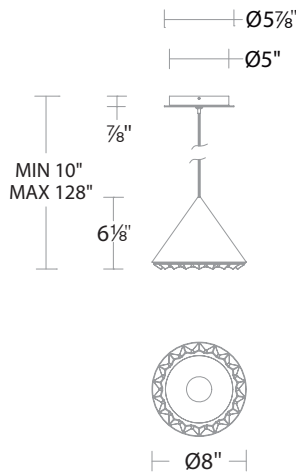

CH: Chrome

DESCRIPTION

Surpass the ordinary with this punctuated minimalist conical pendant. A faceted optic crystal shade within the matte black outer shade converges on a top-of-the-line LED light source for an exquisite delight.

FEATURES

- Built-in color temperature adjustability switch from 3000K/3500K/4000K at time of installation
- Uses 1,200 pieces of precision cut crystal from the Czech Republic
- Thin powered aircraft cables provide an ultra clean look for adjustable suspension height
- Thin canopy conceals a proprietary 120/277V driver
- Spin-on round canopy with minimal hardware
- Can be mounted on a sloped ceiling

SPECIFICATIONS

CRI	90
Dimming	ELV, TRIAC
Standards	ETL/cETL, Damp, Title 24

REPLACEMENT PARTS

- RPL-GLA-34208 - Crystal

LINE DRAWING

Model	Size	LED Color Temp	Finish	Voltage	Wattage	Weight	LED Lumens	Delivered Lumens
BPD34208	8"	3000K/3500K/4000K	BK Black CH Chrome	120/277V	13W	3 lb	512	382