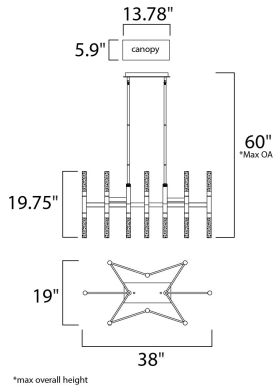

**MEASUREMENTS**

DIMENSION : 38." L x 19." W x 19.75" H  
 MAX OAH : 60." OAH  
 CANOPY : 5.9" W x 1.38" H x 13.78" L  
 HANGING WEIGHT : 26.1 lb

**LAMPING**

INPUT VOLTAGE : 120V  
 LUMENS : 0 Rated (0 Del.)  
 BULB : 18 x 2.5W LED (INCLUDED), 45W Total  
 DIMMABLE : Dimmable  
 CRI : 80+ CRI  
 COLOR\_TEMP : 3000K