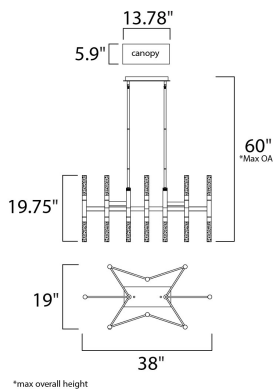

ADDITIONAL

INSTALL UP/DOWN:
OPERATING TEMPERATURE:
-20°C (-4°F), 40°C (104°F)

MEASUREMENTS

DIMENSION : 38." L x 19." W x 19.75" H
 MAX OAH : 60." OAH
 CANOPY : 5.9" W x 1.38" H x 13.78" L
 HANGING WEIGHT : 26.1 lb