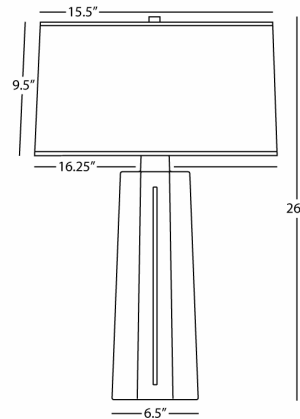

MASON

979

Table Lamp

1-150W Max.

Bulb Type: A

Switch: 3-Way

Amethyst Glazed Ceramic

Polished Nickel Accents

Oyster Linen Shade

See Delta/ Mason Table for Color Options

** Available for Quick SHIP **