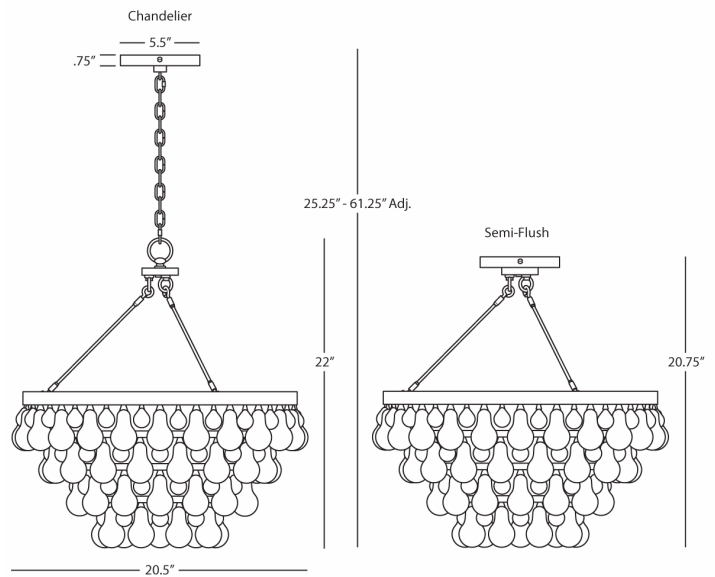

BLING

S1000

Chandelier w/Convertible Double Canopy*

4 - 60W Max.

Bulb Type: B-11 Medium Base

Switch: Direct Wire Only

Polished Nickel Finish

Glass Drops

Suspension Hardware: 3 Ft. Chain

FINISH OPTION:

1000 - Antique Brass

Z1000 - Deep Patina Bronze

***Can be converted to a semi-flush mount by mounting the center canopy directly to ceiling canopy**

**** Available for Quick SHIP ****