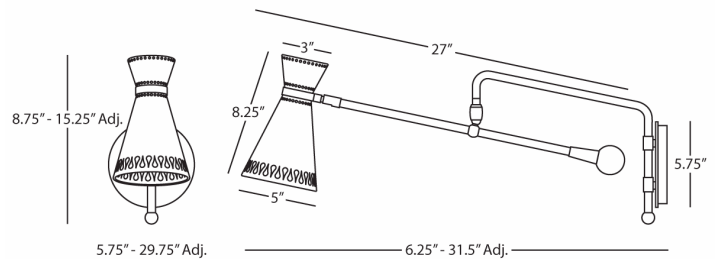

JONATHAN ADLER

HAVANA

W695

Wall Swinger

1-60W Max.

Bulb Type: A

Switch: Hi-Lo Rotary

24" Cord Cover/ Direct Wire

Polished Nickel Finish over Steel

Powder Coat White Metal Shade w/ Perforated

Design

** Available for Quick SHIP **