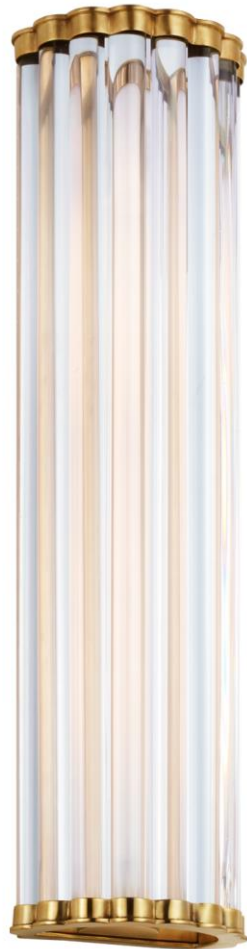

TEAR SHEET

Kean 21" Sconce

Item # CHD 2926AB-CG

Designer: Chapman & Myers

Height: 21"

Width: 5.75"

Extension: 3.75"

Backplate: 4.5" x 20.75" Rectangle

Finishes: AB, PN

Trim Options: CG

Lightsource: Dedicated LED

Wattage: 20w (1600lm)

Weight: 11 Pounds

Top View