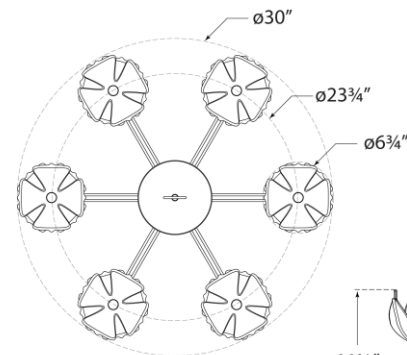

## Alberto Small Single Tier Chandelier

Item # JN 5003AB

Designer: Julie Neill

Height: 34.5"

Width: 30"

Canopy: 5.5" Round

Finishes: AB, ABL, AGL, BSL, PW

Socket: 6 - E12 Candelabra

Wattage: 6 - 60 G16.5

Weight: 25 Pounds

Note: UL Only

Top View

Front View