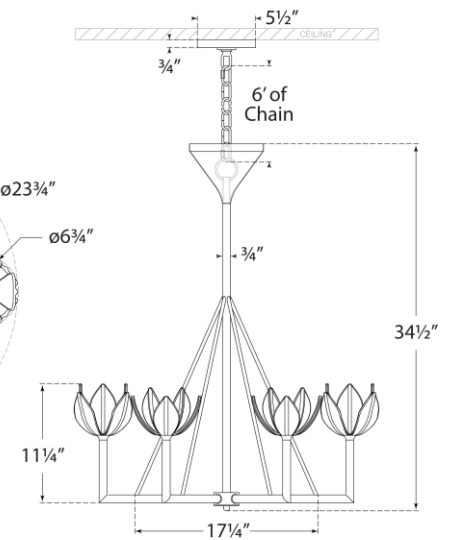

## Alberto Small Single Tier Chandelier

Item # JN 5003AB

Designer: Julie Neill

Height: 34.5"

Width: 30"

Canopy: 5.5" Round

Finishes: AB, ABL, AGL, BSL, PW

Socket: 6 - E12 Candelabra

Wattage: 6 - 60 G16.5

Weight: 25 Pounds

Note: UL Only

Top View

Front View