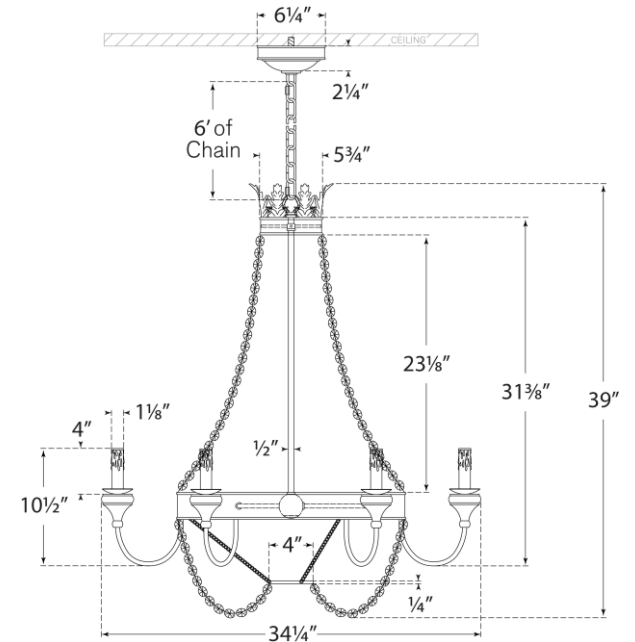

## Entellina Chandelier

Item # JN 5016VWG-CG

Designer: Julie Neill

Height: 39"

Width: 34.25"

Canopy: 6" Round

Finishes: VWG

Trim Options: CG

Socket: 6 - E12 Candelabra

Wattage: 6 - 40 B11

Weight: 25 Pounds

Front View