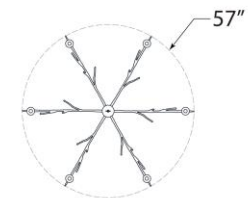

## Iberia Large Chandelier

Item # JN 5076ABL

Designer: Julie Neill

Height: 30"

Width: 57"

Canopy: 5.5" Round

Finishes: ABL, AGL, BSL, PW

Socket: 6 - E12 Candelabra

Wattage: 6 - 40 C11

Weight: 16 Pounds

Side View

Top View(1:3)