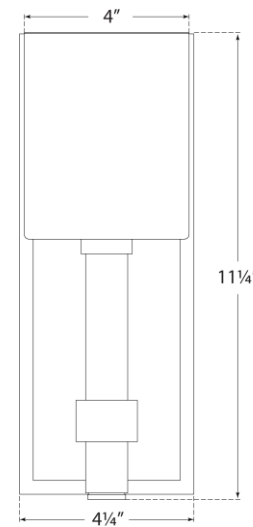

TEAR SHEET

Maribelle Single Sconce

Item # SK 2450PN-WG

Designer: Suzanne Kasler

Height: 11.5"

Width: 4.25"

Extension: 5.75"

Backplate: 4.25" x 11" Rectangle

Finishes: HAB, PN

Shade Treatments: WG, HAB, PN

Socket: E12 Candelabra

Wattage: 40 B11

Weight: 5 Pounds

Front View

Side View