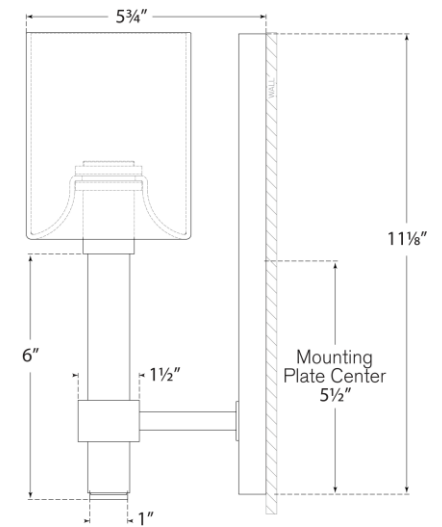

TEAR SHEET

Maribelle Single Sconce

Item # SK 2450PN-WG

Designer: Suzanne Kasler

Height: 11.5"

Width: 4.25"

Extension: 5.75"

Backplate: 4.25" x 11" Rectangle

Finishes: HAB, PN

Shade Treatments: WG, HAB, PN

Socket: E12 Candelabra

Wattage: 40 B11

Weight: 5 Pounds

Front View

Side View