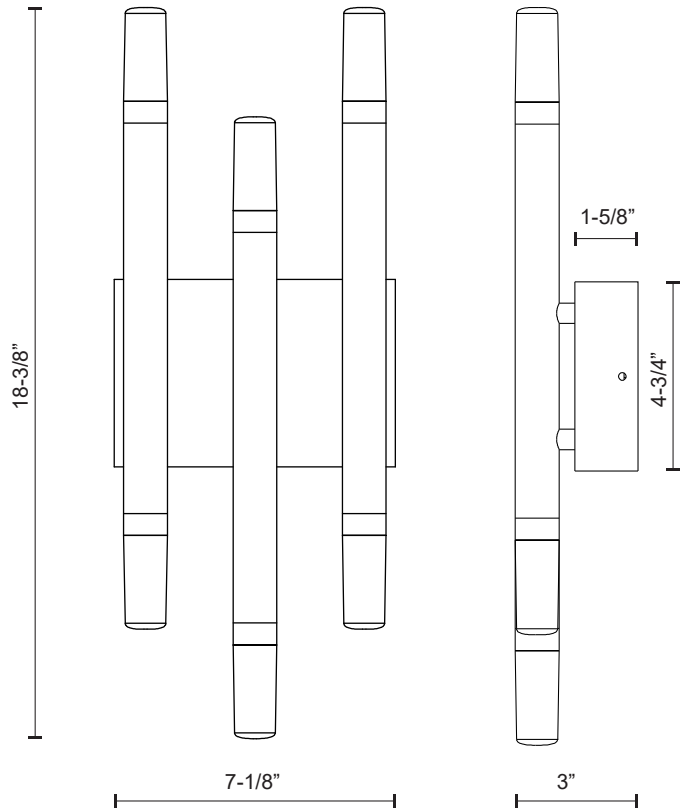

DRAVEN WS19707-UNV

WALL

PROJECT

WS19707-BK-UNV
Black

SPECIFICATION DETAILS

Fixture Dimensions	W7-1/8" x H18-3/8" x E3"
Light Source	LED with DC Driver
Wattage	23W
Total Lumens	1530lm
Delivered Lumens	BK-901lm*
Voltage	120-277V
Color Temperature	3000K
CRI (Ra)	90CRI
Optional Color Temps	2700K - 5000K Available, Minimum Order Quantities Apply
LED Rated Life	50,000 hours
Dimming	100% - 10%, ELV Dimmer (Not Included)
Diffuser Details	Frosted Acrylic Diffuser
ADA Compliant	Yes
Location	Dry
Mounting Style	All Orientation; Wall;
CEC Title 24 JA8	Yes, JA8-2022
Canopy Dimensions	W7-1/8"x H4-3/4"x E1-5/8"
Paint Finish	BK02
Material	Aluminum + Acrylic
Illumination Direction	Up and Down
Height From Center	9-1/2"

* For custom options, consult factory for details.

* For warranty information, please visit www.kuzcolighting.com/warranty

DESCRIPTION

Cylindrical aluminum arms extend from square wall mount. Finely textured powder-coat finish. Tapered round translucent diffusers. Plated-brushed gold accent rings. Up and down light. Custom options available.