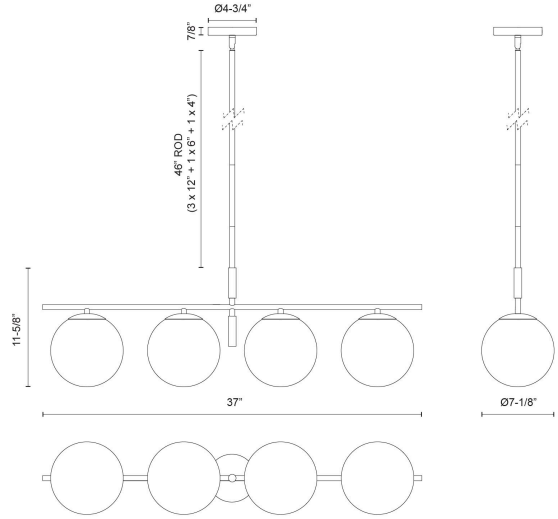

Zuri 37-in Linear Pendant

Model	Bulbs (not included)	Wattage (or equivalent)
LP421437 LP421437BGOP LP421437MBOP	4 x E26	60W

Give your space a chic makeover with the Zuri lighting collection. This pendant design has opal glass globes and cool mixed-material accents, giving it a modern vibe that's both elegant and stylish. It'll instantly elevate the look of any room!

SPECIFICATION DETAILS

Fixture Dimensions	L37" x W7-1/8" x H11-5/8"
Canopy Dimensions	D4-3/4" x H7/8"
Minimum Hang Height	18"
Location	Dry
Glass Details	Opal Glass
Illumination Direction	Omni-directional
Light Source/Life	Socket
Material	Steel, Glass
Slopped Ceiling Adaptable	Yes, 45 Deg
Rod Length	46" Max (3x12" + 1x6" + 1x4")
Shade Details	Opal Glass Shade
Wire Length	60"
Compliance	UL Certified: Yes