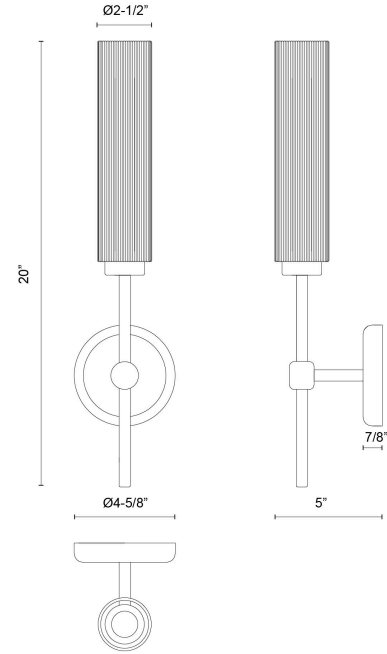

Colby 20-in Wall/Vanity Light

Model	Bulbs (not included)	Wattage (or equivalent)
WV491120 WV491120MBTJ	1 x E26	MAX 8W LED

The Colby lighting collection has a unique blend of natural cotton rope in an organic tan, with matte black and gold accents. It's a vintage-meets-modern design that's both striking and cozy. Perfect for adding a touch of sophistication to any room!

SPECIFICATION DETAILS

Fixture Dimensions	W2-1/2" x H20" x E5"
Canopy Dimensions	D4-5/8" x E7/8"
Location	Damp
Illumination Direction	Omni-directional
Light Source/Life	Socket
Material	Steel, Cotton
Mounting Direction	Wall Mount Up or Down
Height from Center	15"
Shade Details	Cotton Shade
Compliance	UL Certified: Yes

* For custom options, contact customer service.
* For warranty information, please visit www.kuzcolighting.com/warranty

FINISHES